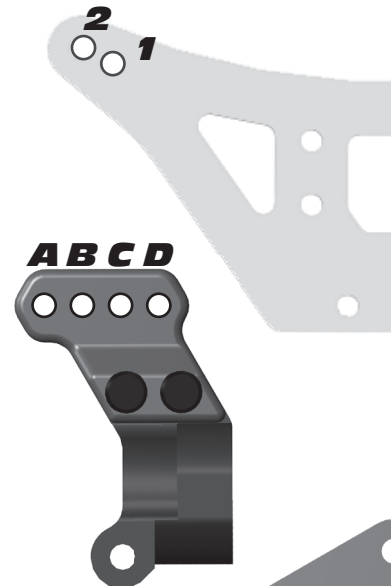

Front Suspension

Anti Roll Bar:

- 0.047" Black
- 0.055" Silver
- None

Bumpsteer Washer: _____

Camber: _____

Toe: _____

Ride Height: _____

Washers: _____

Steering Rack:

Notes: _____

Rear Suspension

Anti Roll Bar:

- 0.047" Black
- 0.055" Silver
- None

Camber: _____

Toe: _____

Ride Height: _____

Aluminum Hub Tower:

- A
- B

Wheelbase:

- Long
- Medium
- Short

Notes: _____

Front Shocks

Spring: _____ Piston: _____
 Shock Oil: _____ Limiter: _____

Rear Shocks